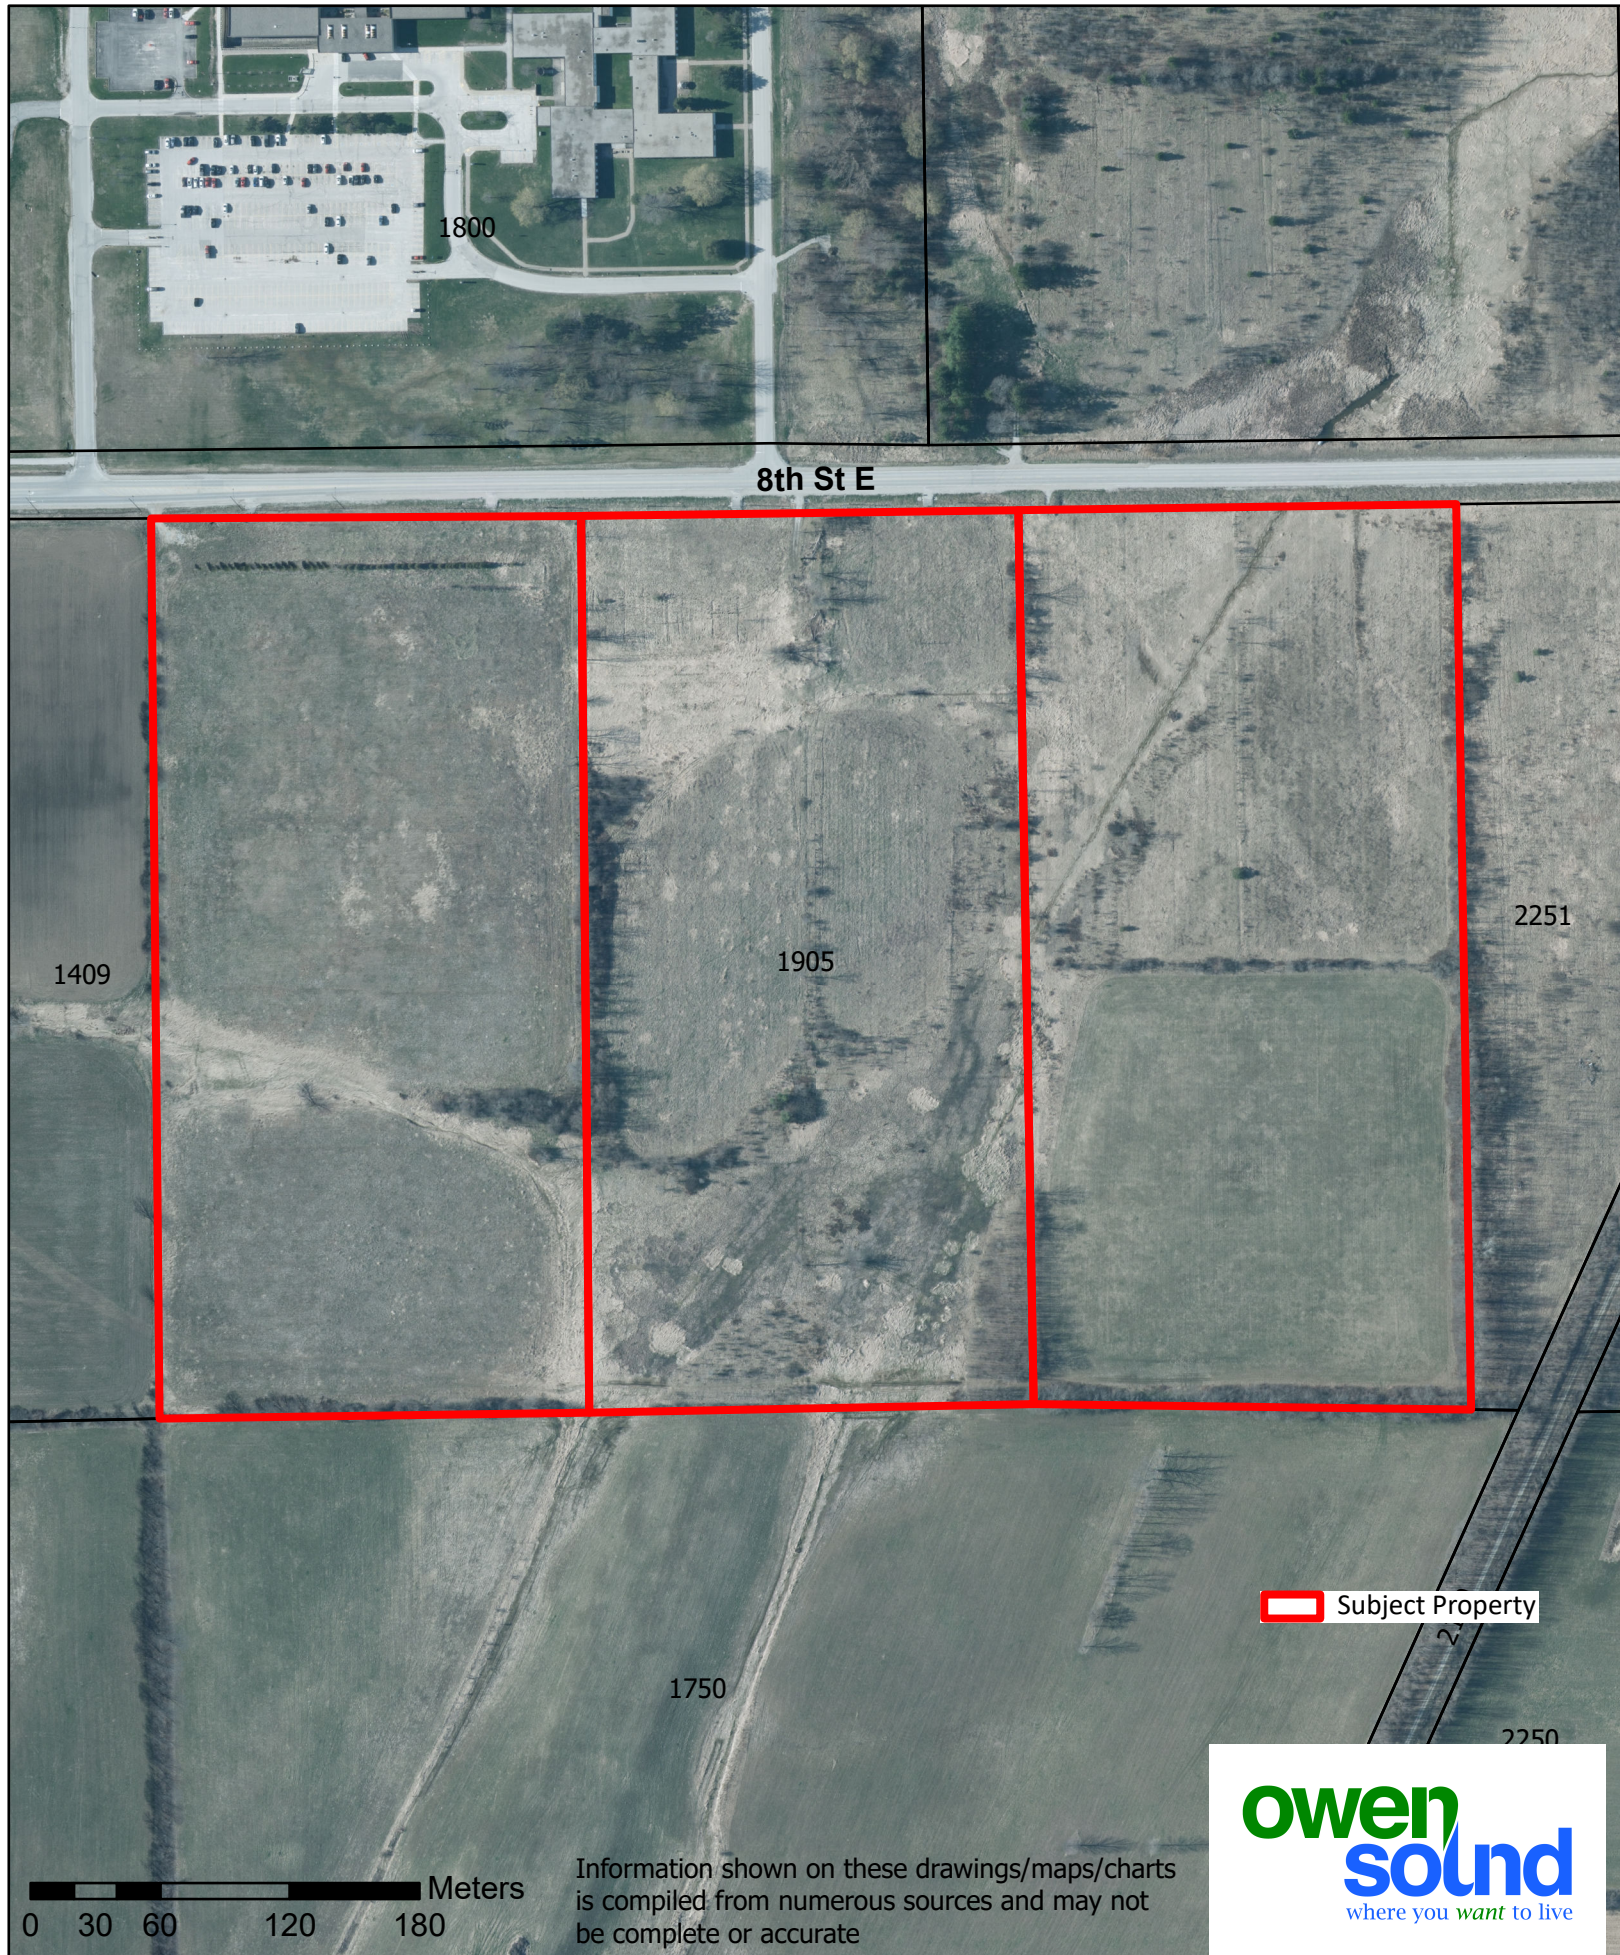

# Schedule 'A': Orthophoto

1800

8th St E

1409

1905

2251

1750

2250

 Subject Property

0 30 60 120 180 Meters

Information shown on these drawings/maps/charts is compiled from numerous sources and may not be complete or accurate

**owen**  
**sound**  
where you *want* to live