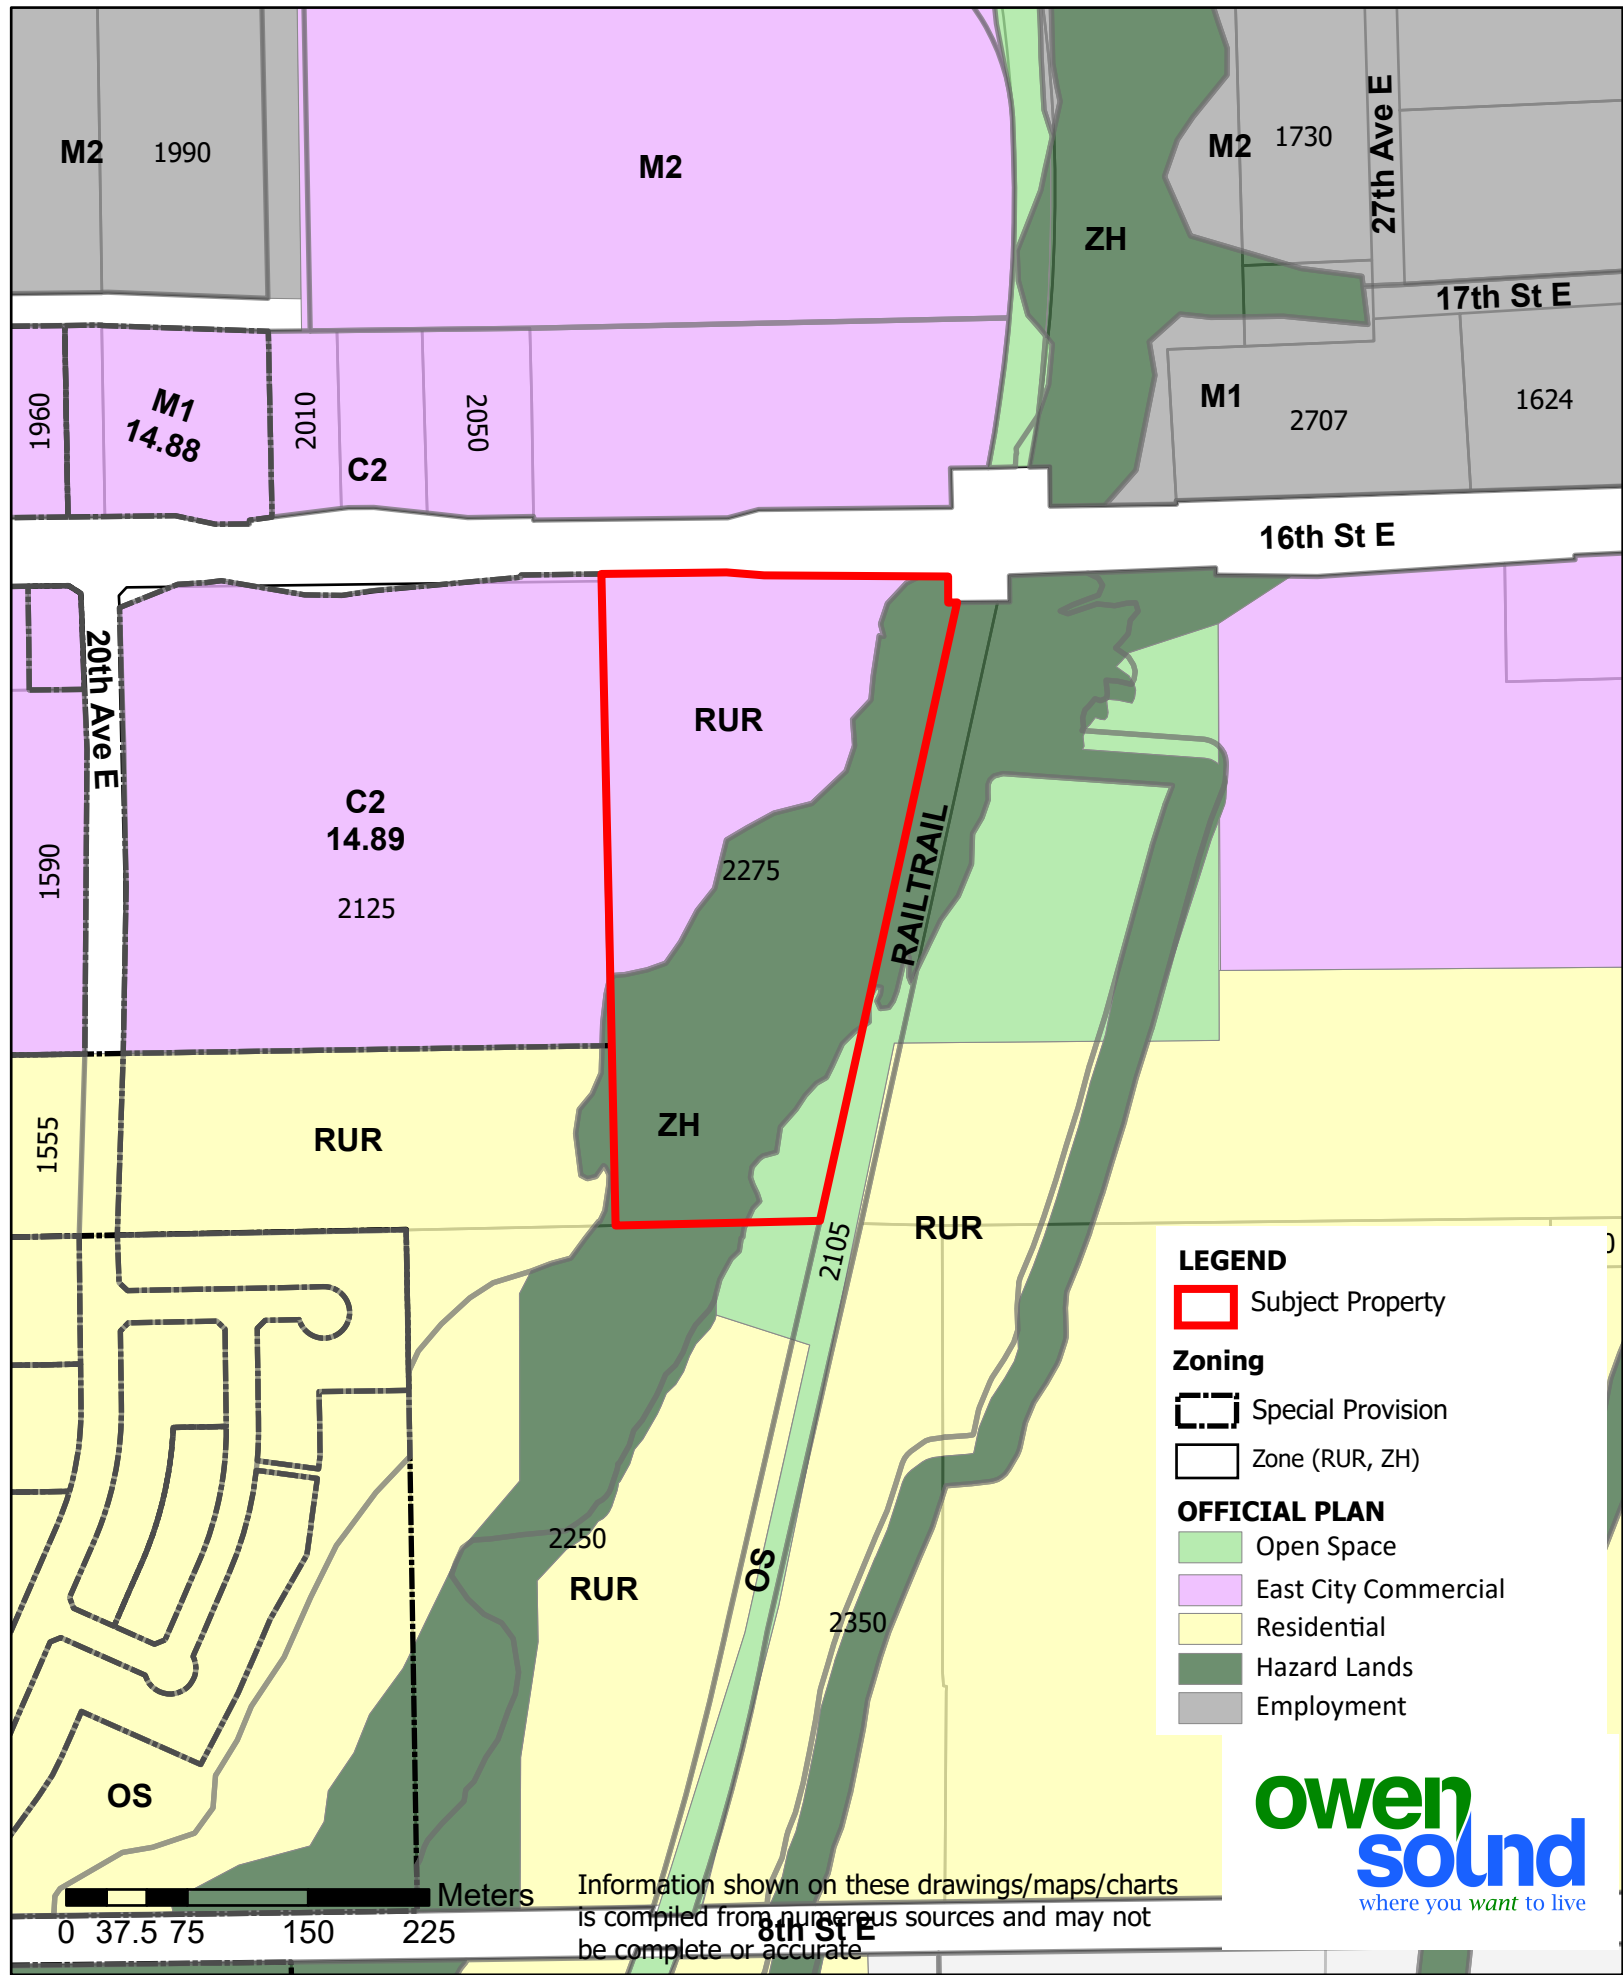

Schedule 'B': Planning Policy

LEGEND

- Subject Property

Zoning

- Special Provision
- Zone (RUR, ZH)

OFFICIAL PLAN

- Open Space
- East City Commercial
- Residential
- Hazard Lands
- Employment

Information shown on these drawings/maps/charts is compiled from numerous sources and may not be complete or accurate