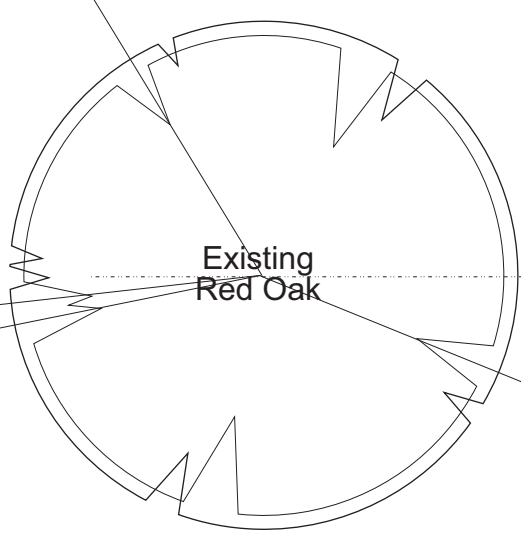

LANDSCAPE PLAN  
 COMMEMORATIVE TREE PROGRAM  
 CITY OF OWEN SOUND  
 SCALE 1:100

Existing Tulip Tree

Waste

Existing asphalt pathway

Future name panel structure  
 see separate detail

Standard benches

Optional soldier course

Name panel structure  
 see separate detail

Serviceberry standard  
 'Robin Hill' 2 places

Ground cover shrubs - TBD

Existing Red Oak

Feature structure  
 - double sided  
 see separate detail

Limestone screenings

# CITY OF OWEN SOUND COMMEMORATIVE TREE MONUMENT

East Facing Side

West Facing Side

72" x 30" panel (1830 x 760mm) in rough sawn cedar 2" x 6" with semi-transparent wood finish. Capacity 324 names plus interpretive plaque.