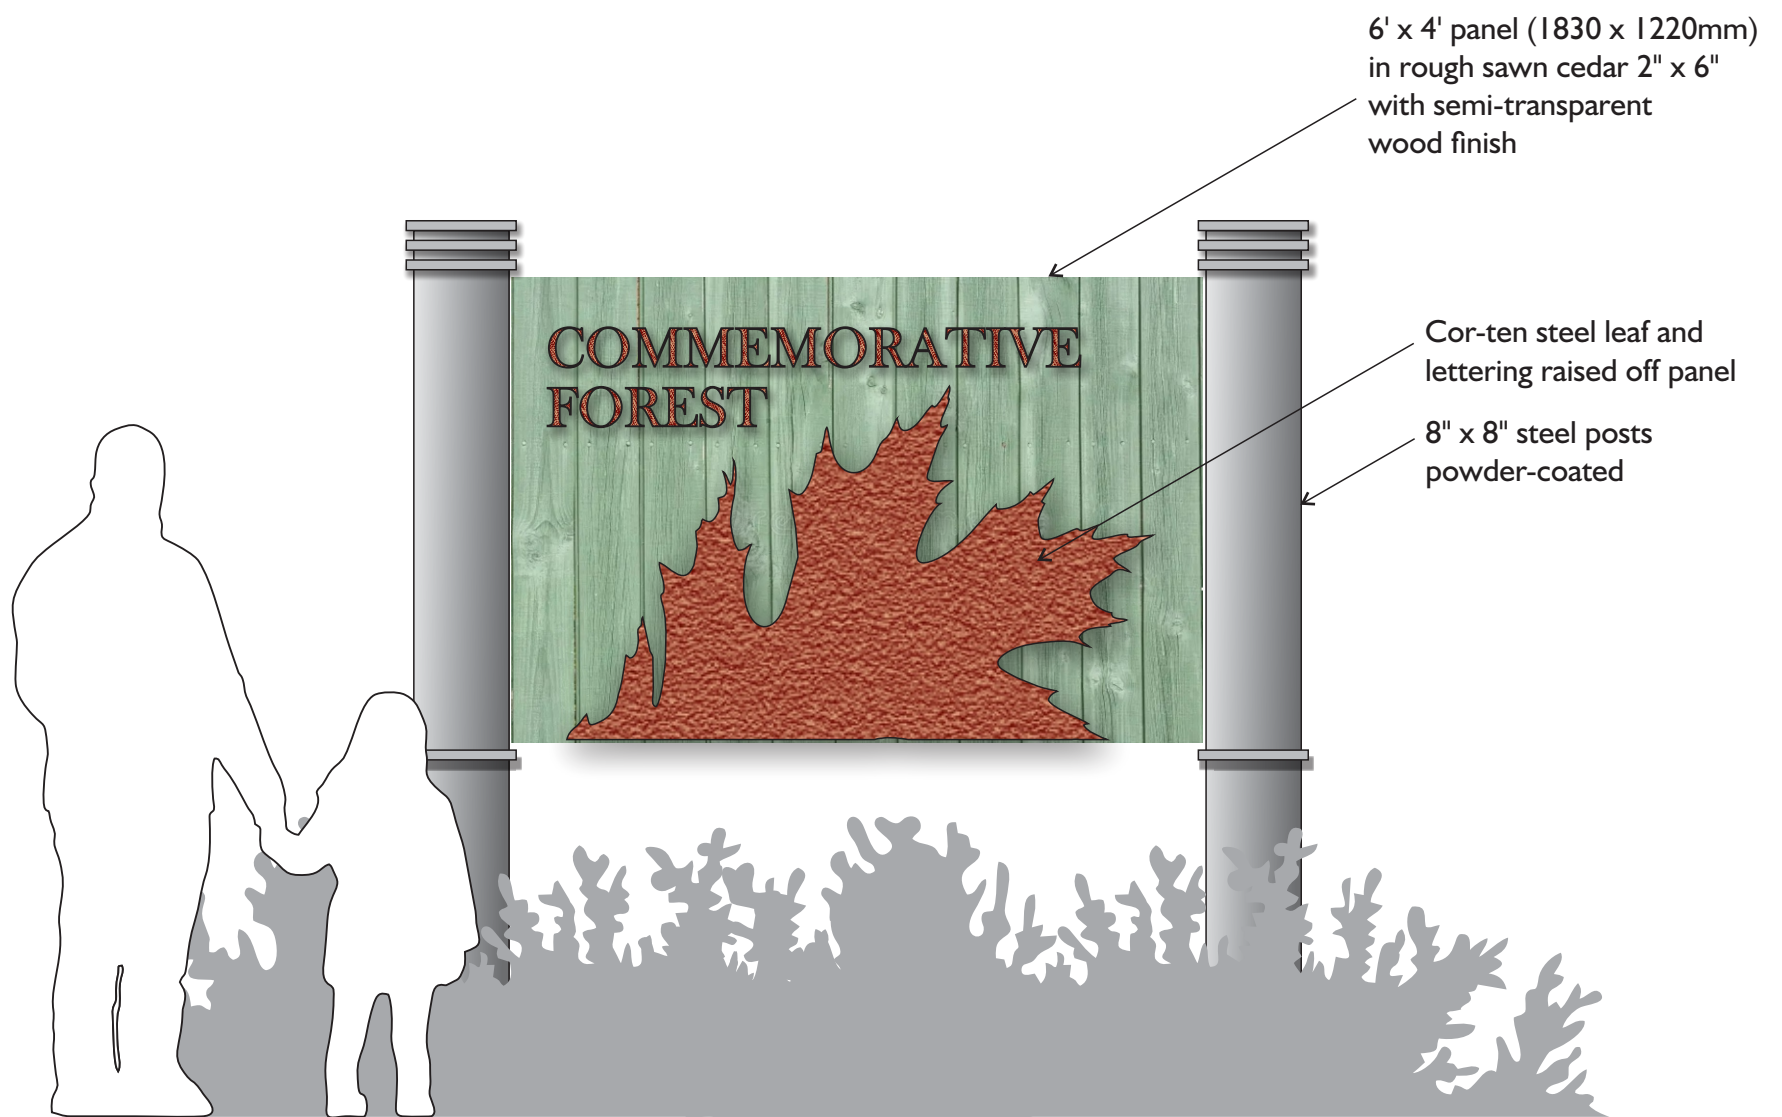

Name panel structure  
 see separate detail

Serviceberry standard  
 'Robin Hill' 2 places

Ground cover shrubs - TBD

Existing Red Oak

Feature structure  
 - double sided  
 see separate detail

Limestone screenings

Plant (2) evergreens

THOMAS DEAN  
 LANDSCAPE DESIGN  
 Healing and Community Spaces

[416] 457-8621  
 thom@thomasdean.ca  
 www.thomasdean.ca

Existing Sugar Maple

# CITY OF OWEN SOUND COMMEMORATIVE TREE MONUMENT

East Facing Side

West Facing Side

72" x 30" panel (1830 x 760mm) in rough sawn cedar 2" x 6" with semi-transparent wood finish. Capacity 324 names plus interpretive plaque.