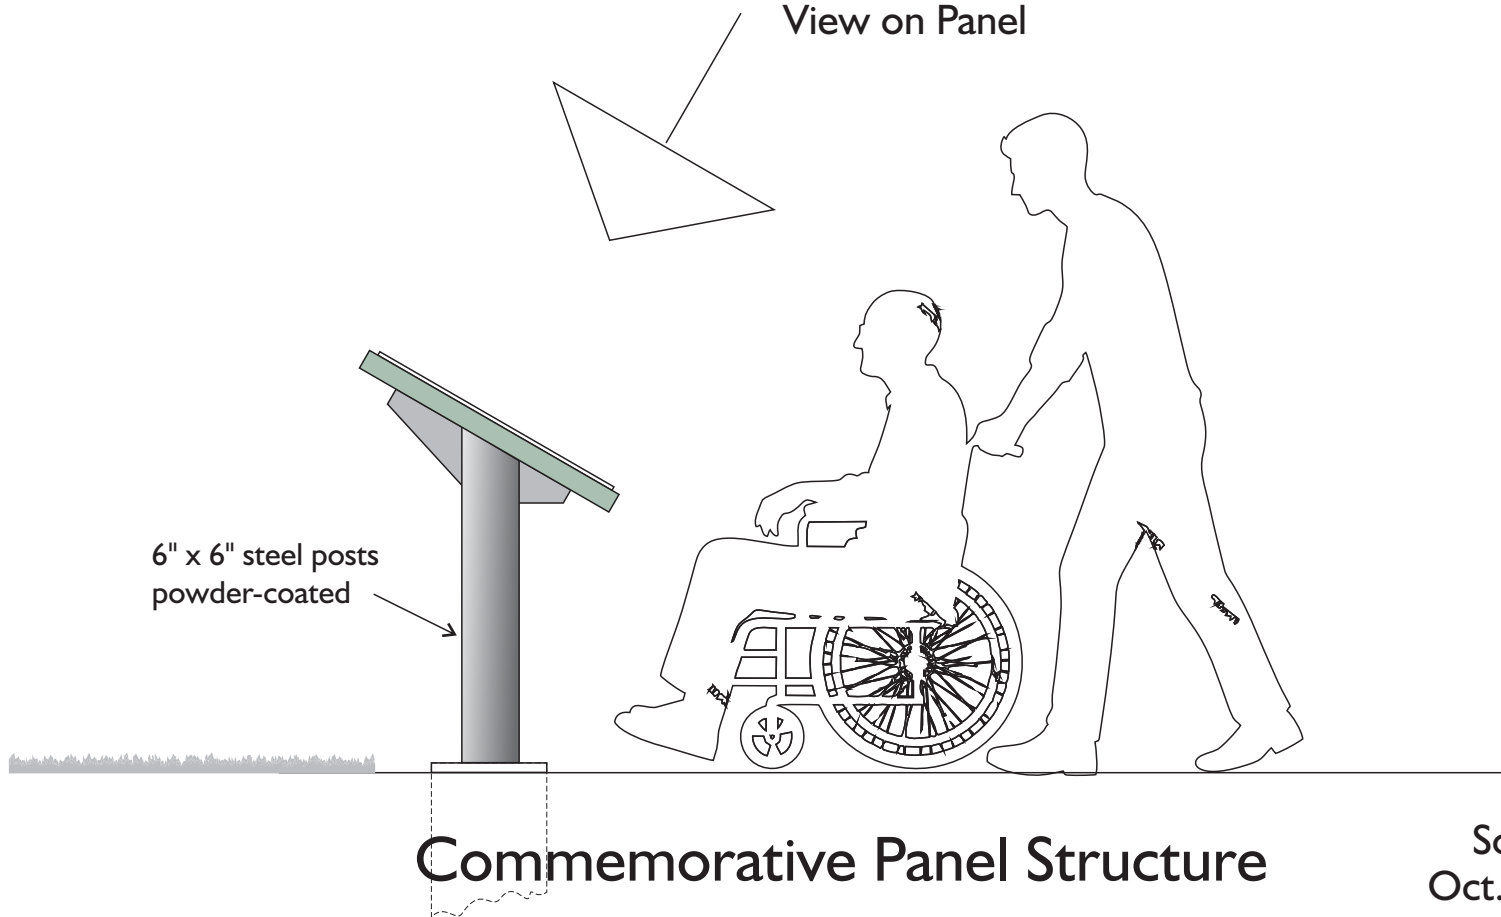

# CITY OF OWEN SOUND COMMEMORATIVE TREE MONUMENT

East Facing Side

West Facing Side

72" x 30" panel (1830 x 760mm) in rough sawn cedar 2" x 6" with semi-transparent wood finish. Capacity 324 names plus interpretive plaque.

View on Panel

Scale 1:20  
Oct. 7, 2015

THOMAS DEAN  
LANDSCAPE DESIGN  
Healing and Community Spaces

[416] 457-8621  
thom@thomasdean.ca  
www.thomasdean.ca